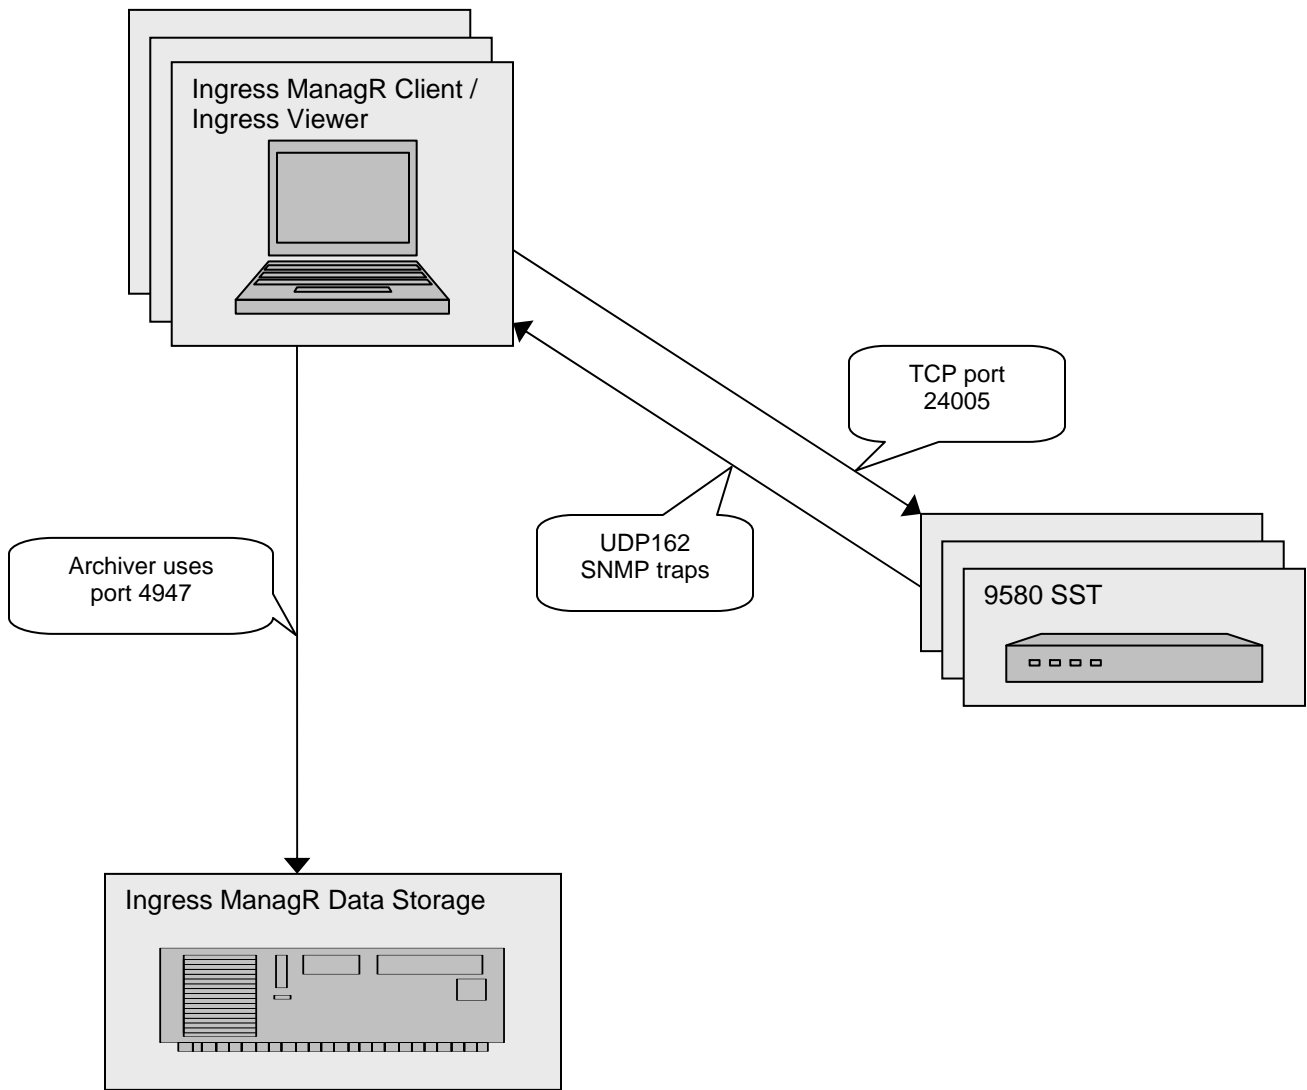

Ingress ManagR Ports and Protocols

For Additional Help Contact
Trilithic Applications Engineering
1-800-344-2412 or 317-895-3600
support@trilithic.com or
www.trilithic.com

Ingress ManagR Ports and Protocols
P/N 0010275056 – Rev 01/10
1 of 1